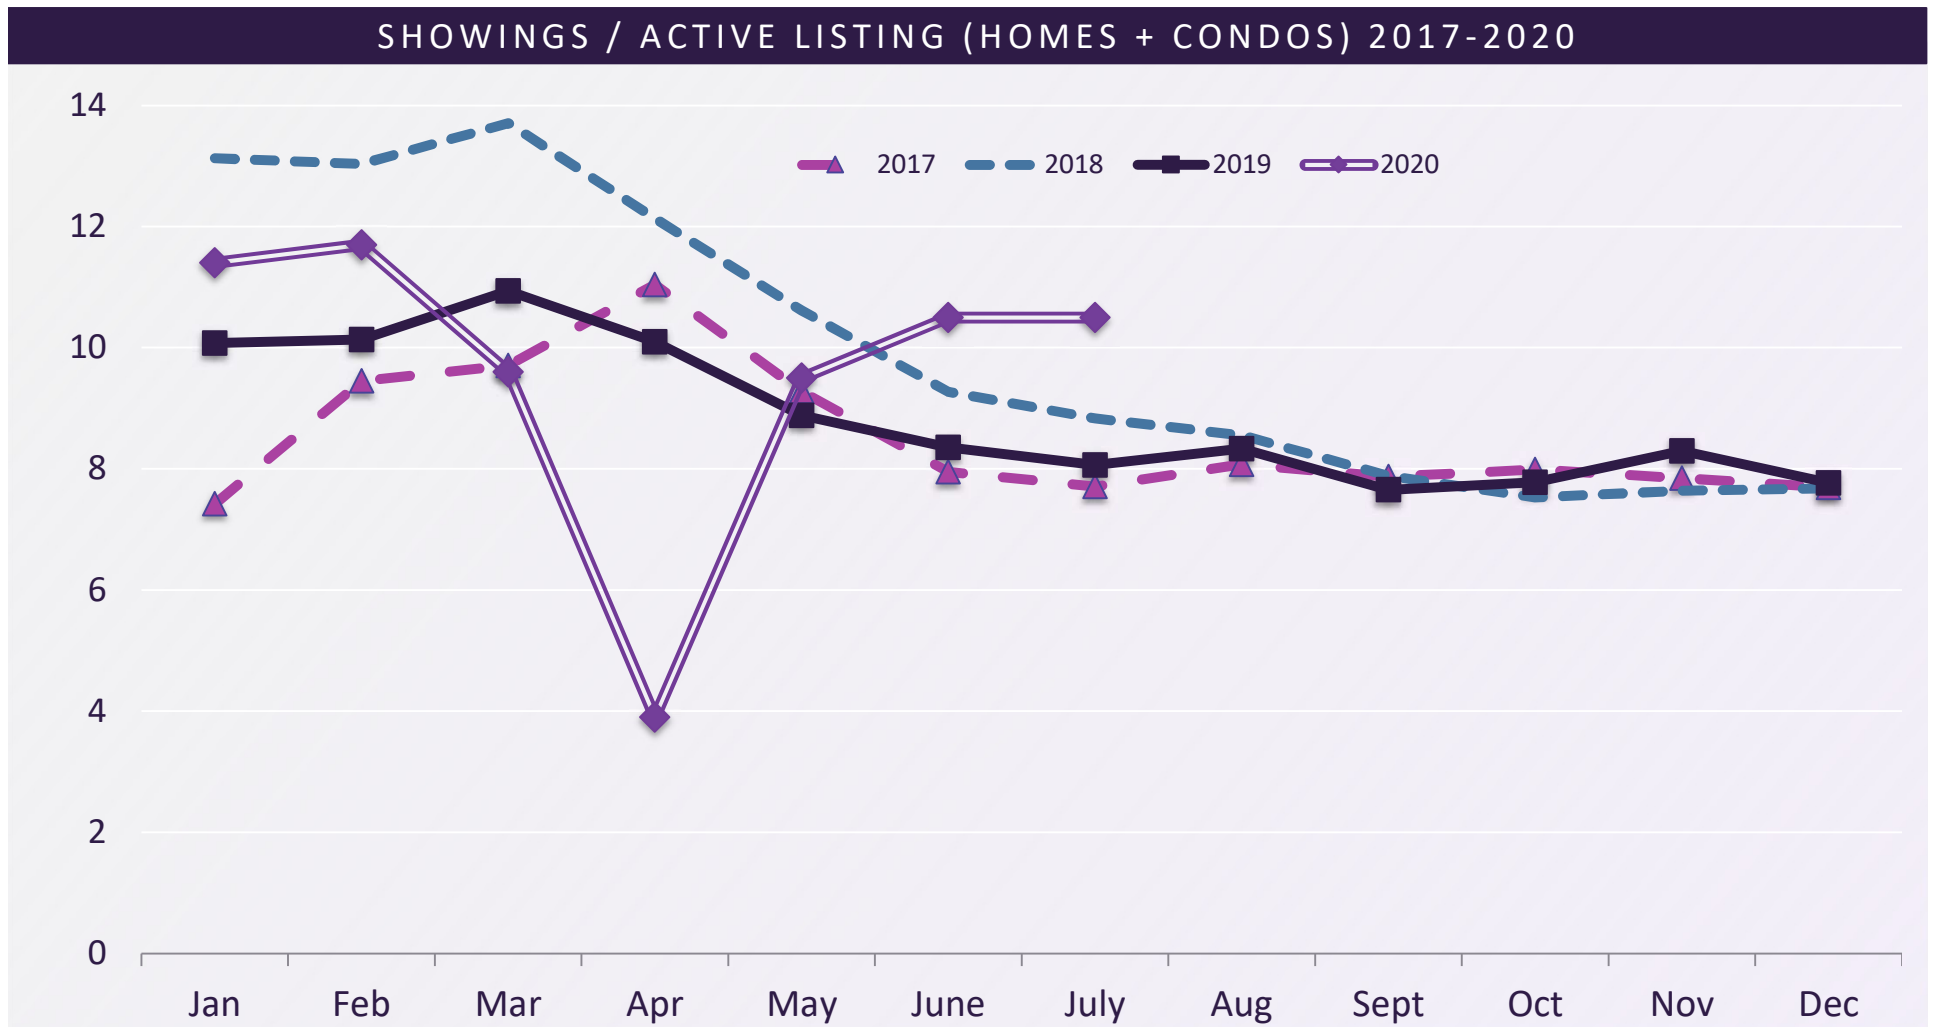

As hoped for, July held steady in our showings, continuing the strong trend started in May! We are still above previous years' trends – something to continue striving for!

Source: 29 Cities that make up Denver Metro Area from ShowingTime.